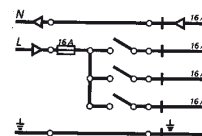

STROMSCHIENENSYSTEM 3-PHASEN

3-Phasen-Stromschienensystem

Das 3-Phasen-Stromschienensystem aus Aluminiumstranggußprofil mit 4 eingearbeiteten Kupferleitern. Durch die gut durchdachten Einzelkomponenten sind fast alle Ausleuchtungsvarianten möglich. Die Skizze zeigt die Aufbauvarianten und wie der Erdungsleiter (rote Linie) bei Eck-, Kreuz-, T-Längsverbinder und Einspeiser verläuft.

Bitte beachten:

Sie können die Schiene alle 20cm mit 2 kg belasten, wenn die Entfernung der Befestigungspunkte maximal 100cm betragen. Bei einer Entfernung von 50cm kann die Schiene alle 20cm mit 5 kg belastet werden (siehe Skizze)

Stromschienen quadratisch

555100 Schiene 1m, schwarz

555101 Schiene 1m, weiß

555203 Schiene 1m, matt-silber

€ 27,00

555200 Schiene 2m, schwarz

555201 Schiene 2m, weiß

555202 Schiene 2m, matt-silber

€ 55,00