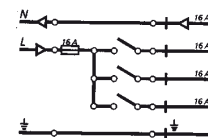

STROMSCHIENENSYSTEM 3-PHASEN

3-Phasen-Stromschienensystem

Das 3-Phasen-Stromschienensystem aus Aluminiumstranggußprofil mit 4 eingearbeiteten Kupferleitern. Durch die durchdachten Einzelkomponenten sind fast alle Ausleuchtungsvarianten möglich. Die Skizze zeigt die Aufbauvarianten und wie der Erdungsleiter (rote Linie) bei Eck-, Kreuz-, T-Längsverbinder und Einspeiser verläuft.

Bitte beachten:

Sie können die Schiene alle 20cm mit 2 kg belasten, wenn die Entfernung der Befestigungspunkte maximal 100cm betragen. Bei einer Entfernung von 50cm kann die Schiene alle 20cm mit 5 kg belastet werden (siehe Skizze)

Stromschienen rund

- 444100 Schiene 1m, schwarz
- 444101 Schiene 1m, weiß
- 444203 Schiene 1m, matt-silber

€ 30,00

- 444200 Schiene 2m, schwarz
- 444201 Schiene 2m, weiß
- 444202 Schiene 2m, matt-silber

€ 60,00