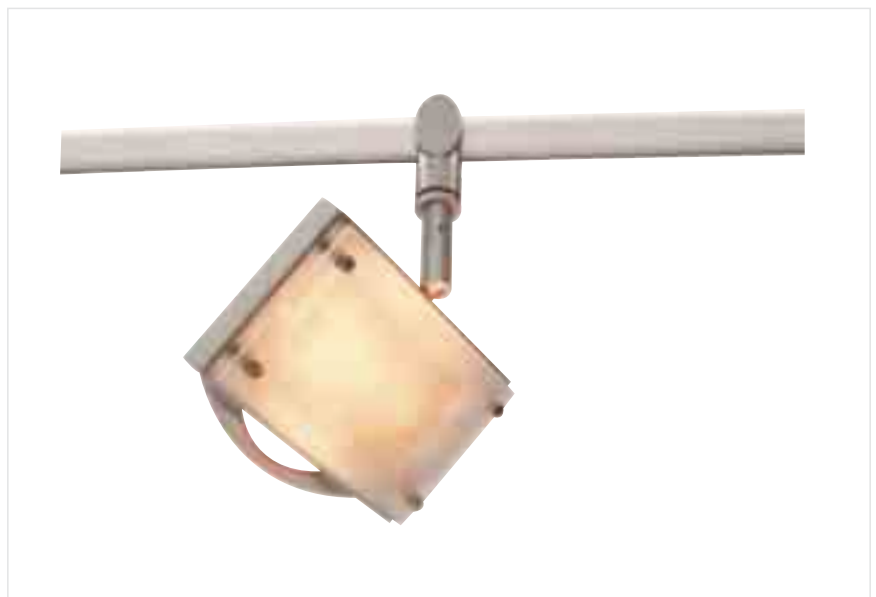

Oval Spot mit One-Adapter

922040

€ 52,00

230V	R7S	MAX 150W	EXKLUSIV LAMPE		
		145mm L 50mm B 205mm H