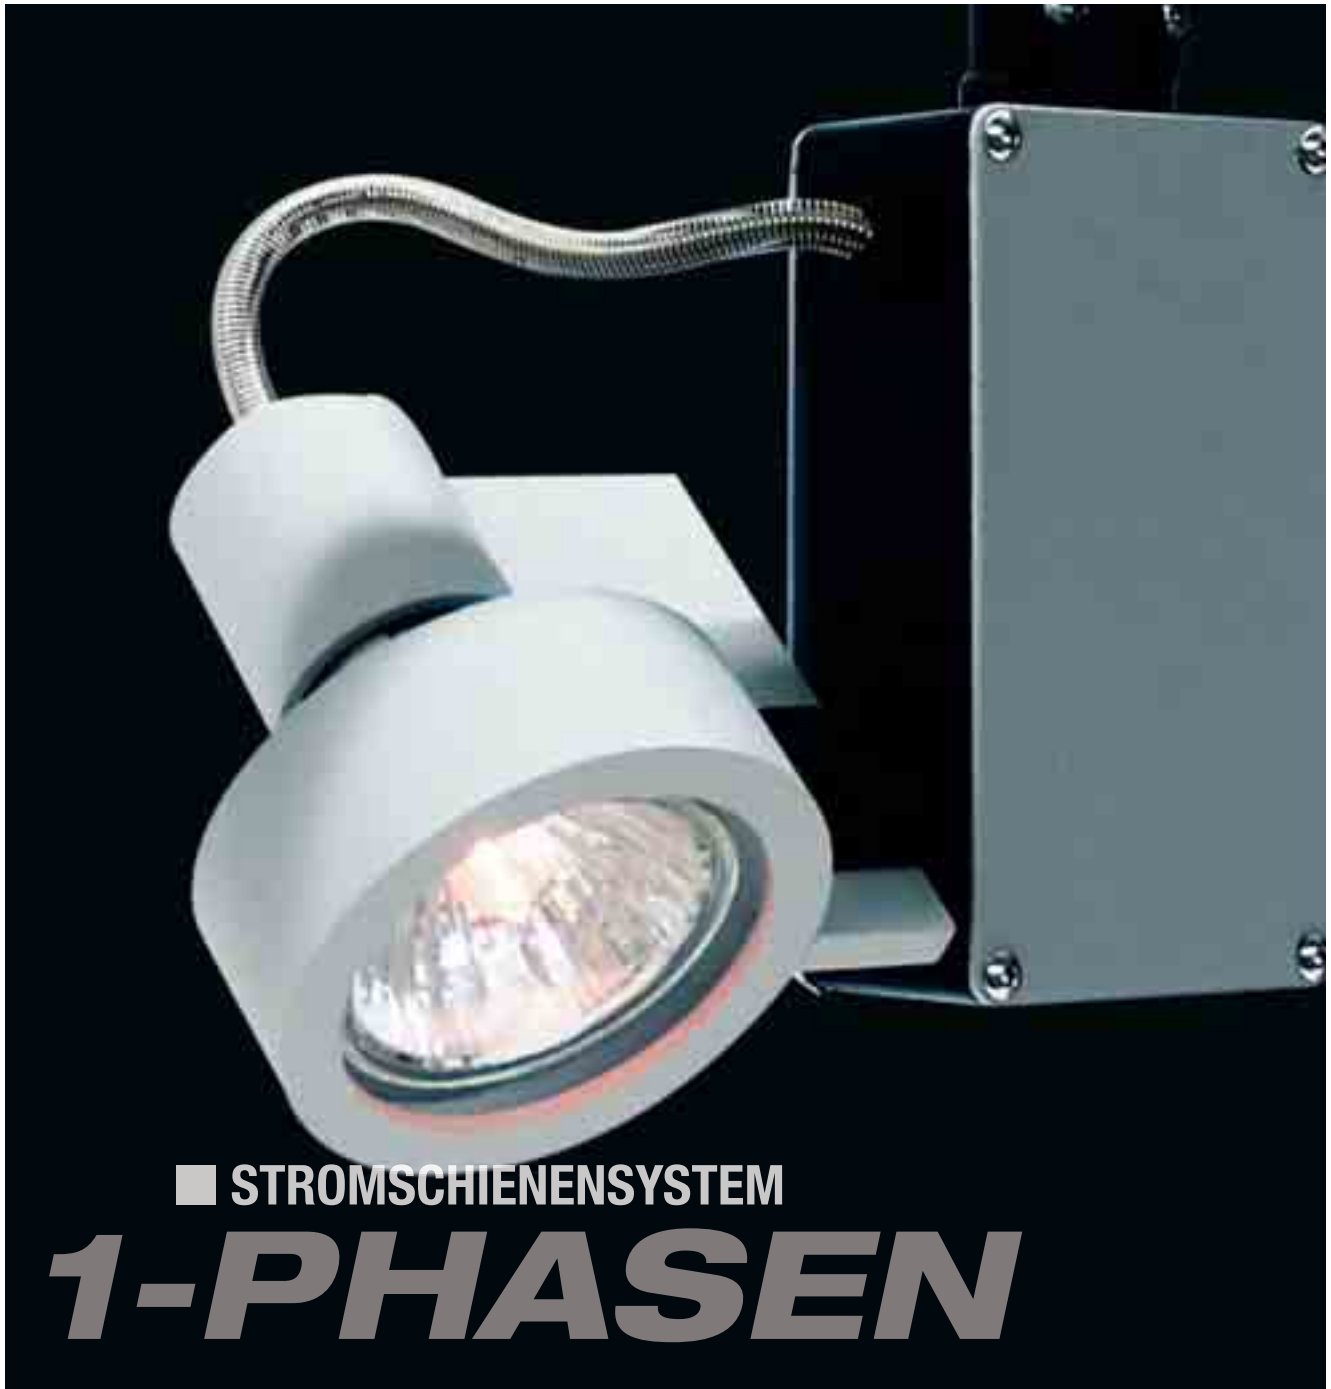

■ STROMSCHIENENSYSTEM **1-PHASEN**

Stromschienen

666203 Schiene 1m, matt-silber

€ 20,00

666202 Schiene 2m, matt-silber

€ 40,00

230V